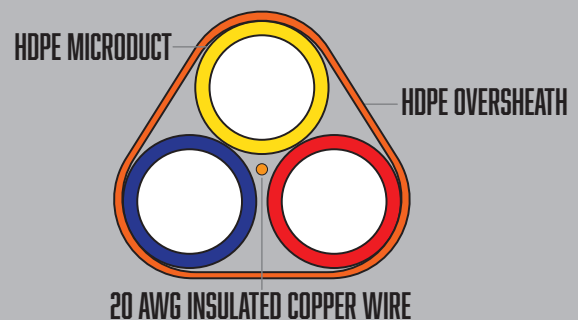

Blue Diamond Industries

www.bdiky.com

Blue Diamond Microduct

3-Way Triangle

Features & Benefits:

- Blue Diamond SuperGlide®, a permanent friction reducing liner, standard in all microduct.
- Ribbed inside standard in all microduct, for enhanced fiber cable blowing distances.
- Available in regular or heavy wall, for more demanding applications.
- Option for 20ga insulated copper tracer wire.
- Available in other sizes upon request.
- Color options include:

*Special colors may be available

- For additional options please contact your Blue Diamond sales representative.

Size OD/ID	Weight LBS/FT	Bend Radius Unsupported IN	Max Fiber Count	Fiber OD Range MM
27/20	0.168	24	432	10.0-16.0
22/16	0.117	20	432	7.8-12.4
18/14	0.065	17	288	6.8-10.9
16/13	0.044	15	288	6.4-10.2
16/12	0.057	15	192	5.8-9.2
14/10	0.049	14	144	5.0-7.9
12.7/10	0.031	13	144	4.9-7.8
10/8	0.018	11	96	4.0-6.3
8.5/6	0.019	9	96	3.0-4.7
7/3.5	0.010	8	48	2.7-4.3
5/3.5	0.007	7	12	1.7-2.7